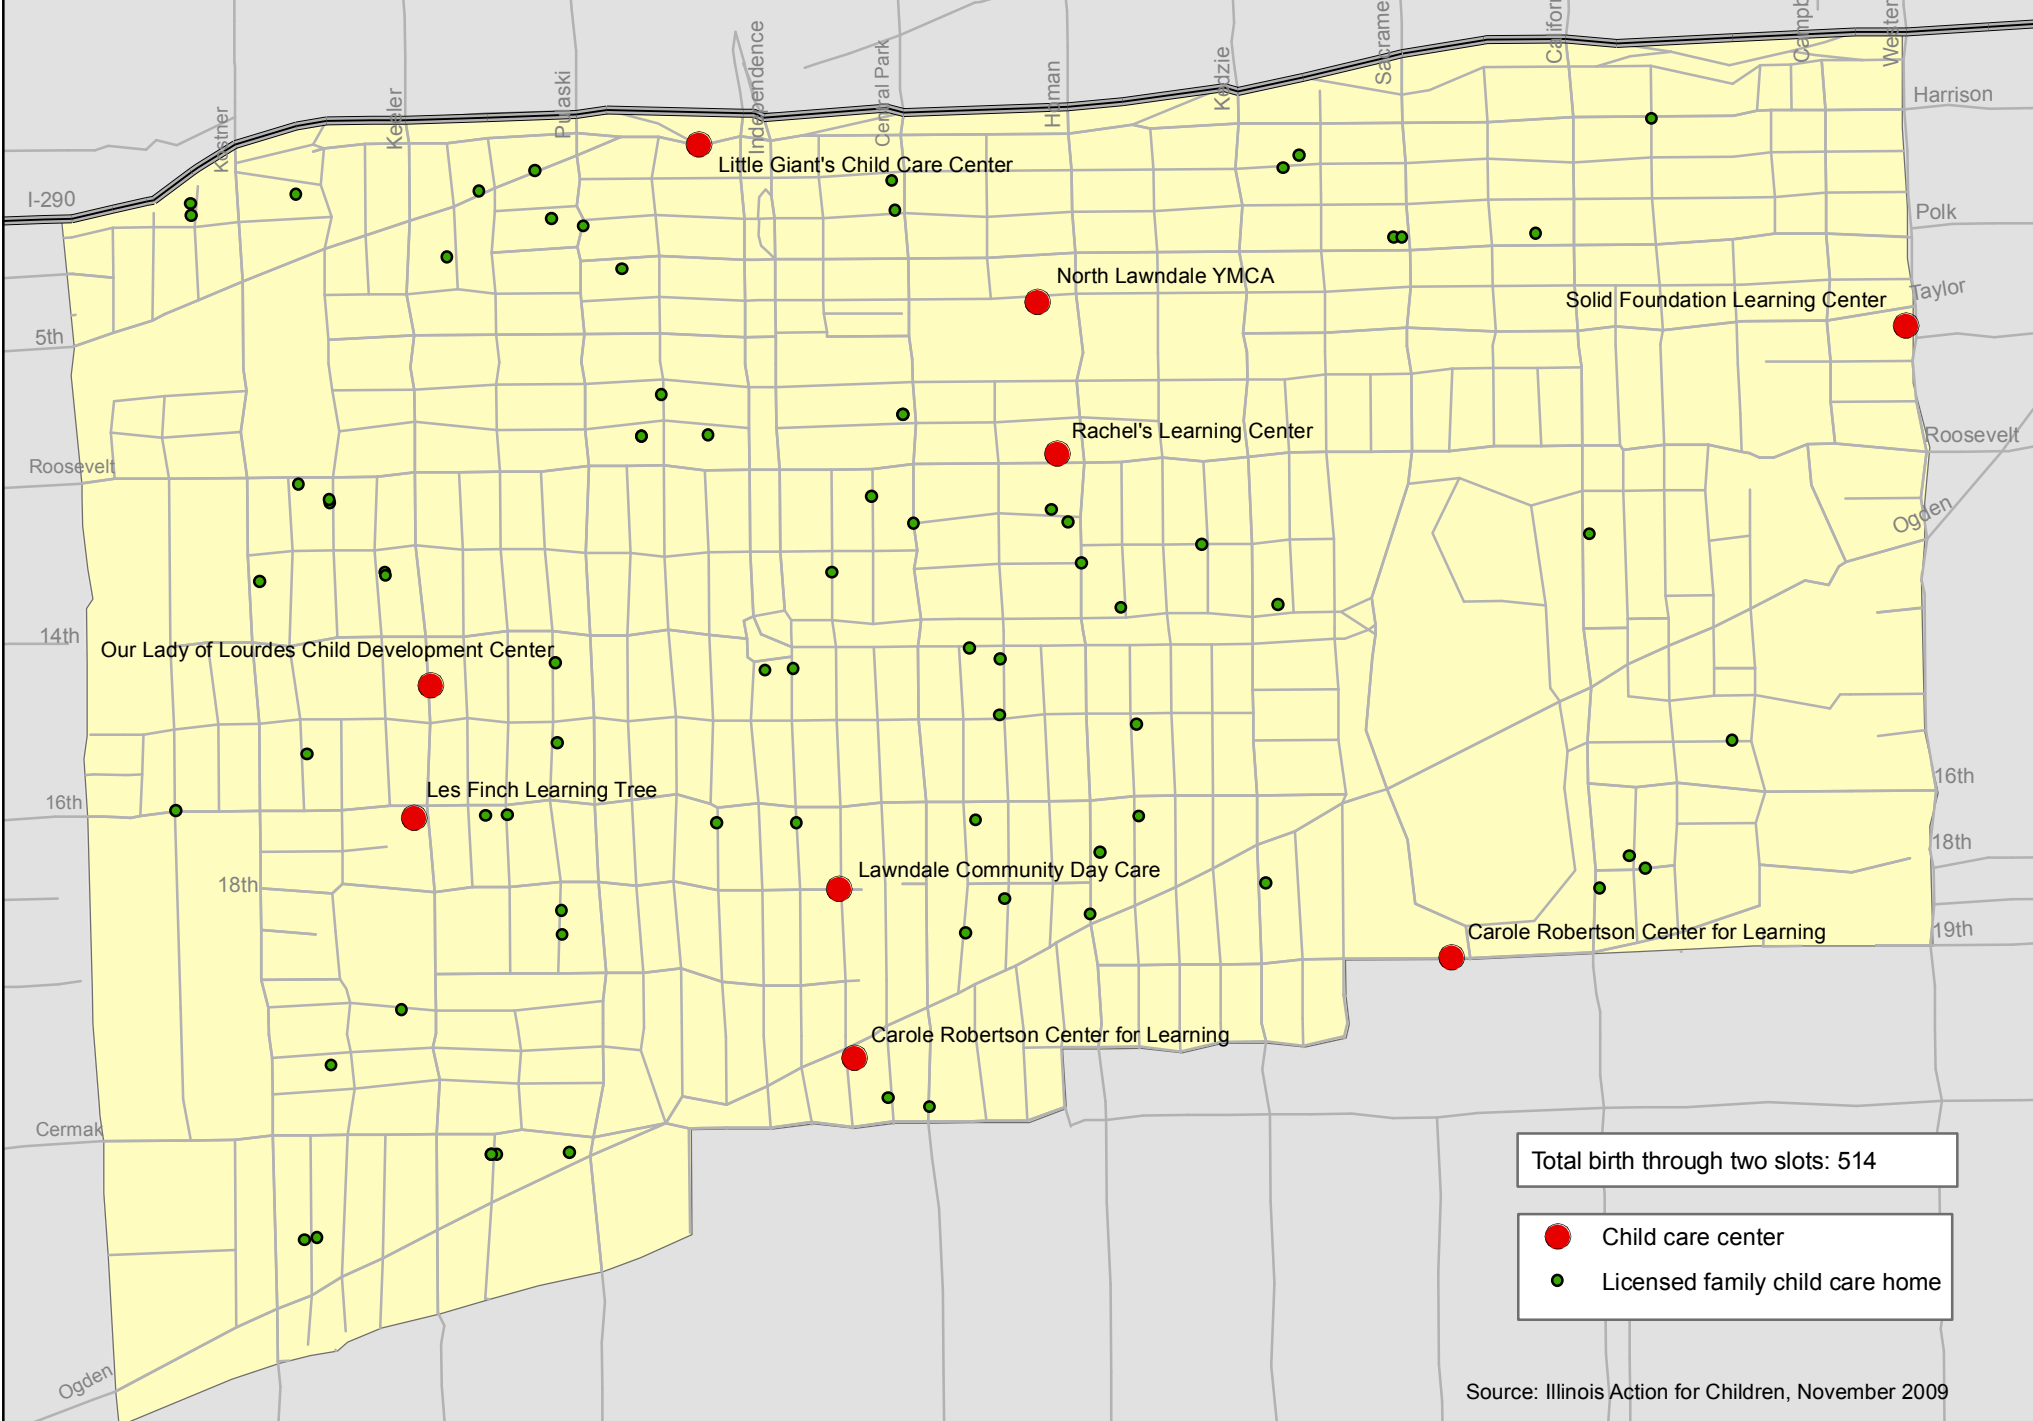

North Lawndale Programs Serving Children Birth through Two

Total birth through two slots: 514

- Child care center
- Licensed family child care home

Source: Illinois Action for Children, November 2009