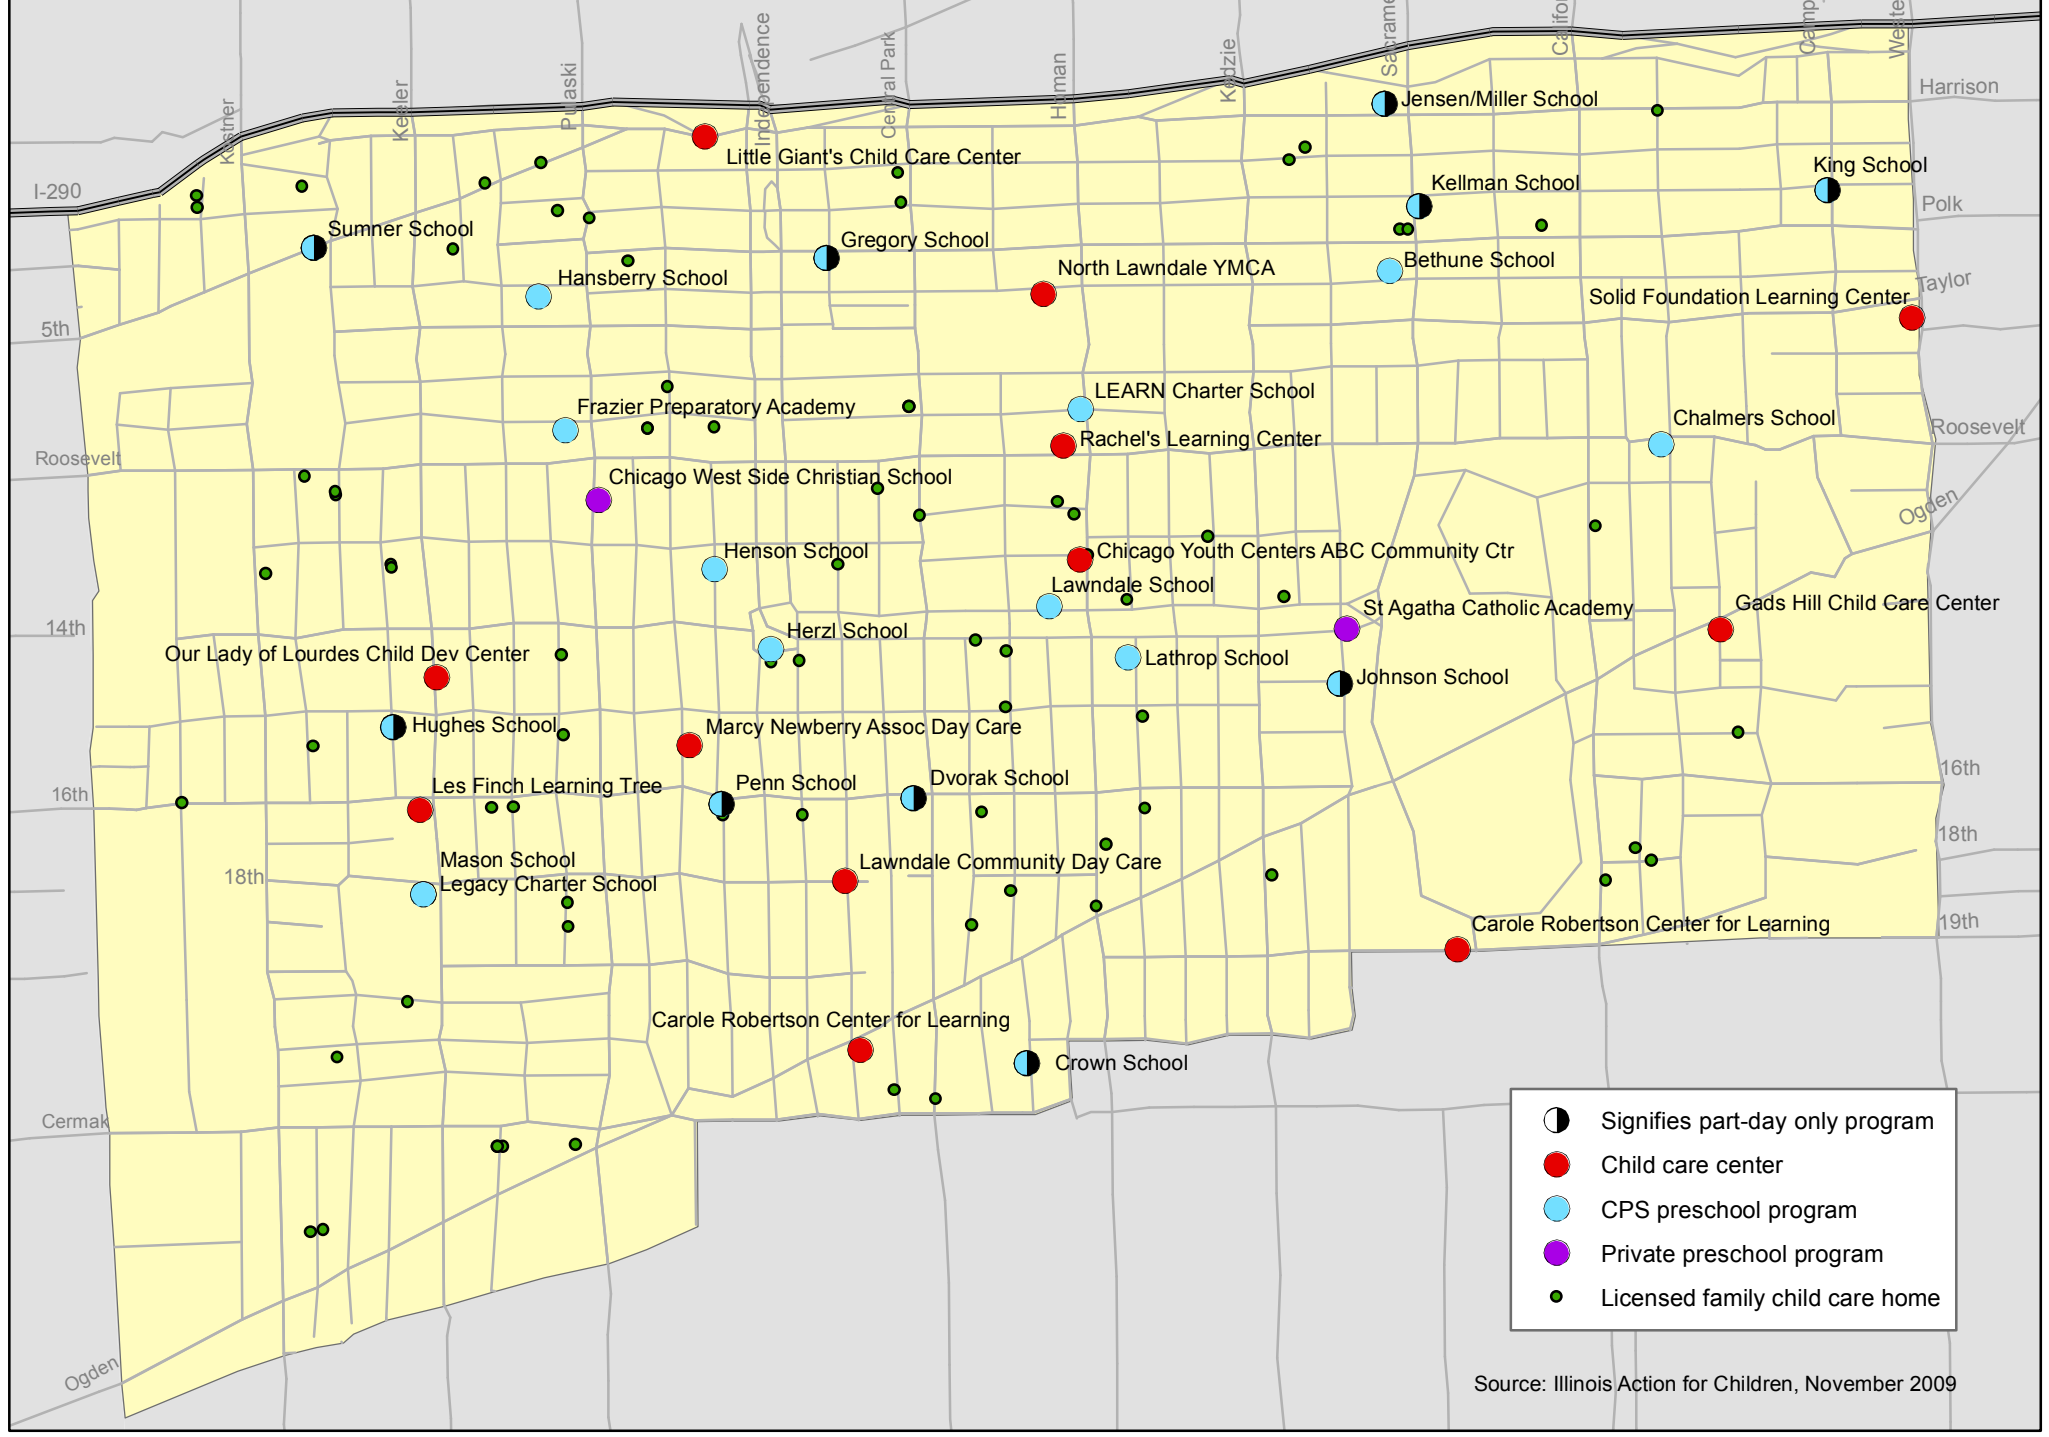

North Lawndale Child Care and Early Education Programs

- ◐ Signifies part-day only program
- Child care center
- CPS preschool program
- Private preschool program
- Licensed family child care home

Source: Illinois Action for Children, November 2009